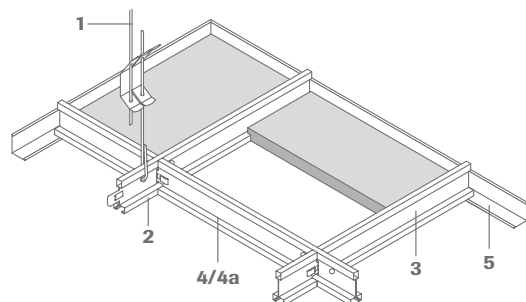

Pix

Pix – mineral tiles

 All edges 15b

Pix 1

Pix 2

Pix 3

	Length	Width	Thickness	Part no.	Units/pack	α_w /NRC	Del. Cat.
Pix 1	600 mm	600 mm	15 mm	00068140	10	0.85	D
	1200 mm	600 mm	15 mm	00075027	10	0.85	D
Pix 2	600 mm	600 mm	15 mm	00068144	10	0.85	D
Pix 3	600 mm	600 mm	15 mm	00068146	10	0.85	D

S 15b OWAline – suspension system

	Product no.	Product/component description	Units/pack
1	12/30/2	Adjustable hanger with double tension springs diameter: 4 mm, maximum load: 0.25 KN max. range of extension: 270 mm, a wire overhang of at least 15 mm must be provided	100 pieces
2	3500	Main tee height: 38 mm, width: 14.3 mm, length: 3000 mm, cross tee slots at 600 mm centres exterior: white, recess: white	20 pieces
2	3501	Main tee height: 38 mm, width: 14.3 mm, length: 3600 mm, cross tee slots at 1200 mm centres exterior: white, recess: white	20 pieces
3	3512	Cross tee height: 38 mm, width: 14.3 mm, length: 600 mm exterior: white, recess: white	60 pieces
4	3514	Cross tee height: 38 mm, width: 14.3 mm, length: 1200 mm exterior: white, recess: white, with central cross tee slot	60 pieces
4a	3524	Cross tee height: 38 mm, width: 14.3 mm, length: 1200 mm exterior: white, recess: white, without central cross tee slot	60 pieces
5	51/32G	Wall angle height: 32 mm, width: 19 mm, length: 3000 mm, visible side: white	30 pieces
5	1456	Wall angle height: 32 mm, width: 15 mm, length: 3000 mm, upstand: 7.5 mm, visible side: white	10 pieces