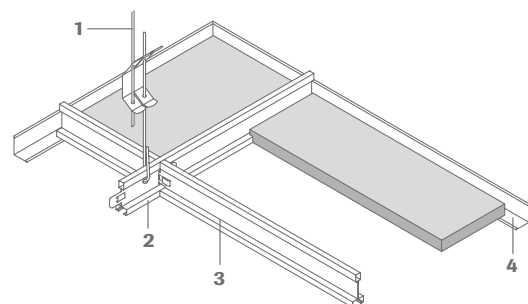

Trapeze

Trapeze – mineral tiles

All edges

15b

10

	Length	Width	Thickness	Part no.	Units/pack	α_w/NRC	Del. Cat.
Trapeze 1	1200 mm	400/200 mm	20 mm	00068150	16	0,85	D

All edges

15b

	Length	Width	Thickness	Part no.	Units/pack	α_w/NRC	Del. Cat.
Trapeze 2	1200 mm	600 mm	20 mm	00068151	8	0,85	D
Trapeze 4	1200 mm	600 mm	20 mm	00070416	8	0,85	D
Sinfonia	1200 mm	600 mm	15 mm	00075025	10	0,85	D

Trapeze LED – Integrated lighting

	Length	Width	Height	Rating	Performance	Ballast unit	Part no.	Units/pack	Del. Cat.
Trapeze LED A	1200 mm	400/200 mm	110 mm	IP 20	54 W	LED drivers	00076406	1	D
Trapeze LED A UL-certified	1220 mm	410/200 mm	110 mm	IP 20	64 W	LED drivers	00072903	1	D
Trapeze LED A - emergency light	1200 mm	400/200 mm	135 mm	IP 20	56 W	LED drivers	00076407	1	D
L profile	1190 mm, 10 x 8 mm, white RAL 9010 mat for Trapeze 1 using Trapeze LED						00069997	1	D

Trapeze LED A: Colour 4000 K, neutral white, includes bulbs, with visible frame, dimmable DALI

S 15b OWAline – suspension system

	Product no.	Product/component description	Units/pack
1	12/30/2	Adjustable hanger with double tension springs diameter: 4 mm, maximum load: 0.25 KN max. range of extension: 270 mm, a wire overhang of at least 15 mm must be provided	100 pieces
2	3500	Main tee height: 38 mm, width: 14.3 mm, length: 3000 mm, cross tee slots at 600 mm centres, exterior: white recess: white recess: black	20 pieces 20 pieces
3	3524	Cross tee height: 38 mm, width: 14.3 mm, length: 1200 mm, exterior: white, without central cross tee slot recess: white recess: black	60 pieces 60 pieces
4	51/32G	Wall angle height: 32 mm, width: 19 mm, length: 3000 mm, visible side: white	30 pieces
4	1456	Wall angle height: 32 mm, width: 15 mm, length: 3000 mm, upstand: 7.5 mm, visible side: white	10 pieces
	37	L profile for Trapeze 1 length: 1250 mm, trim onsite	50 pieces

Can be combined with OWAlight, page 21.