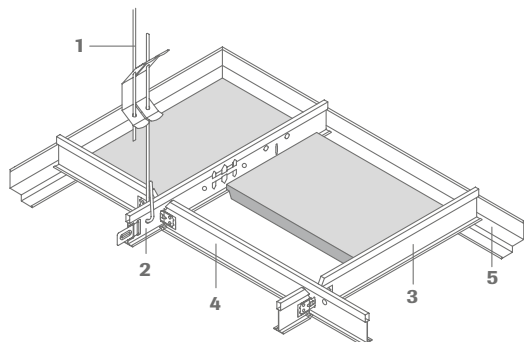

Creative shapes and sizes

Flexo

The attractive, minimalistic appearance of Flexo is available in four module options, 600 x 600 mm, 1200 x 300 mm, 1200 x 600 mm and 1200 x 1200 mm. Installed as a single or multiple module design, Flexo can be combined with energy efficient Flexo LED lights to provide the designer with the freedom to create a ceiling and lighting solution for most interior spaces.

Flexo 1-3 is also available in edge 15b (without extra costs). Thereto, please use the system S 15b OWAline (limited combination possibilities).

Flexo LED – Integrated lighting

	Length	Width	Height	Rating	Performance	Ballast unit	Part no.	Units/pack	Del. Cat.
Flexo LED 1 A*	600 mm	600 mm	110 mm	IP 20	54 W	LED drivers	00070653	1	D
LINECT Unit	Package for power supply for Flexo LED 1						00070946	1	D

* Flexo LED 1 A: Colour 4000 K, neutral white, includes bulbs, with visible frame, suitable only for System S 15b OWAline, dimmable DALI

S 15a cliq – suspension system

	Product no.	Product/component description	Units/pack
1	12/30/2	Adjustable hanger with double tension springs diameter: 4 mm, maximum load: 0.25 KN max. range of extension: 270 mm, a wire overhang of at least 15 mm must be provided	100 pieces
2	cliq-15-MR	Main tee height: 38 mm, width: 15 mm, length: 3000 mm, visible side: white	20 pieces
3	cliq-15-CT	Cross tee short, joggled height: 38 mm, width: 15 mm length: 300 mm, visible side: white length: 600 mm, visible side: white	60 pieces 60 pieces
4	cliq-15-CT	Cross tee long, joggled height: 38 mm, width: 15 mm length: 1200 mm, visible side: white	60 pieces
5	50/15G	Shadow wall angle height: 33 mm, visible width: 15 mm, total width: 30 mm length: 3050 mm, visible side: white	35 pieces
	42/15	Contura-block, height: 8 mm, width: 15 mm, total width: 24 mm, white	100 pieces