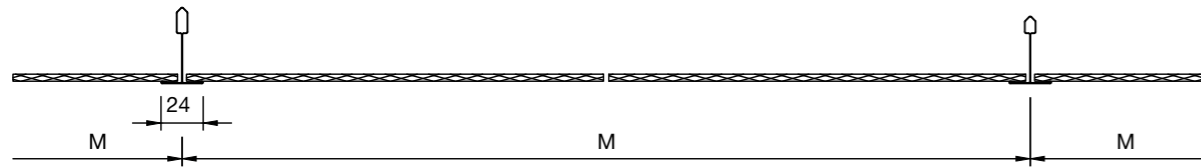

STANDARD RANGE

BOARD MESH

Lay-in flat square tiles installed on Prelude 24 TL²

Lay-in rectangular tiles installed on Prelude 24 TL²