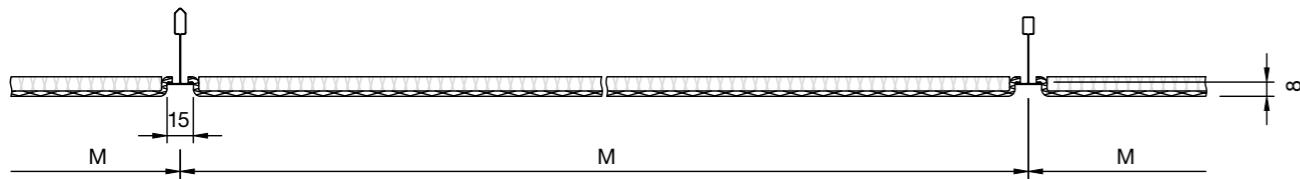

Lay-in square tiles installed on Prelude 15 TL / XL²

TEGULAR 8 MESH

Lay-in square tiles installed on Prelude 24 TL² / XL²

TEGULAR 14 MESH

Lay-in square tiles installed on Prelude 24 TL² / XL²

M = module size