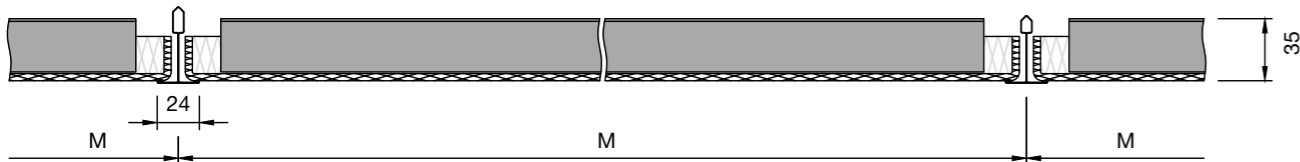

STANDARD RANGE

BOARD MESH

Lay-in flat square tiles installed on Prelude 24 TL²

Lay-in rectangular tiles installed on Prelude 24 TL²

MICROLOOK 8 MESH

Lay-in square tiles installed on Prelude 15 TL / XL²

TEGULAR 8 MESH

Lay-in square tiles installed on Prelude 24 TL² / XL²

TEGULAR 14 MESH

Lay-in square tiles installed on Prelude 24 TL² / XL²

M = module size

Office Project - London, UK
Microlook Mesh Metal RB 25
RAL 9010