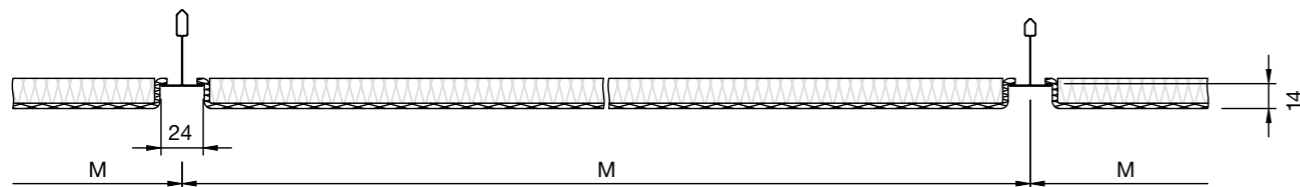

Lay-in square tiles installed on Prelude 15 TL / XL²

TEGULAR 8 MESH

Lay-in square tiles installed on Prelude 24 TL² / XL²

TEGULAR 14 MESH

Lay-in square tiles installed on Prelude 24 TL² / XL²

M = module size