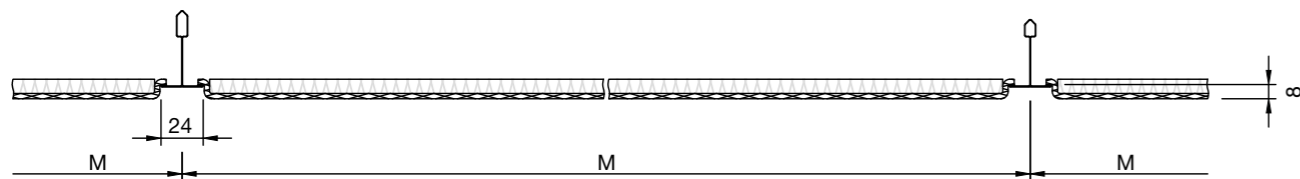

Lay-in square tiles installed on Prelude 15 TL / XL²

TEGULAR 8 MESH

Lay-in square tiles installed on Prelude 24 TL² / XL²

TEGULAR 14 MESH

Lay-in square tiles installed on Prelude 24 TL² / XL²

M = module size